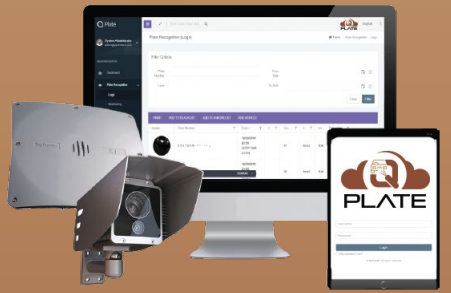

- Riyadh -
ZTJ 5091
- SMART ANPR-

PLATE

Access Control and Parking management system

Standard Features

1. Cloud Based Software.
2. Hosted on Microsoft Azure.
3. Bi Language.
4. Hijri/Gregorian date.
5. Customizable dashboard.
6. Customizable GUI Theme.
7. Support Mobile devices.
8. Easy to filter & customize reports.
9. Support 24/7

Partners

TagMaster **ARH**
LEARN FROM REALITY

LECTOR VISION **QUERCUS**
smart detection

Solution Subscription link
Please Visit
WWW.QUDRA-TECH.COM

Applications

- Public Vehicle Parks
- Airports
- Industrial Premises
- Hotels and Resorts
- Residential Areas
- Commercial Locations
- Shopping Center and Malls
- Government Building
- Highly Secured Premises

QUDRA TRECH, RIYADH SAUDI ARABIA

00966 011 2152003
00966 011 2151992
WWW.QUDRA-TECH.COM
INFO@QUDRA-TECH.COM

Description

QPlate System is a complete end user plate recognition, access control and parking management system. It is highly flexible and customizable for any size of application from small residential to large industrial, commercial or government installations and multiple sites.